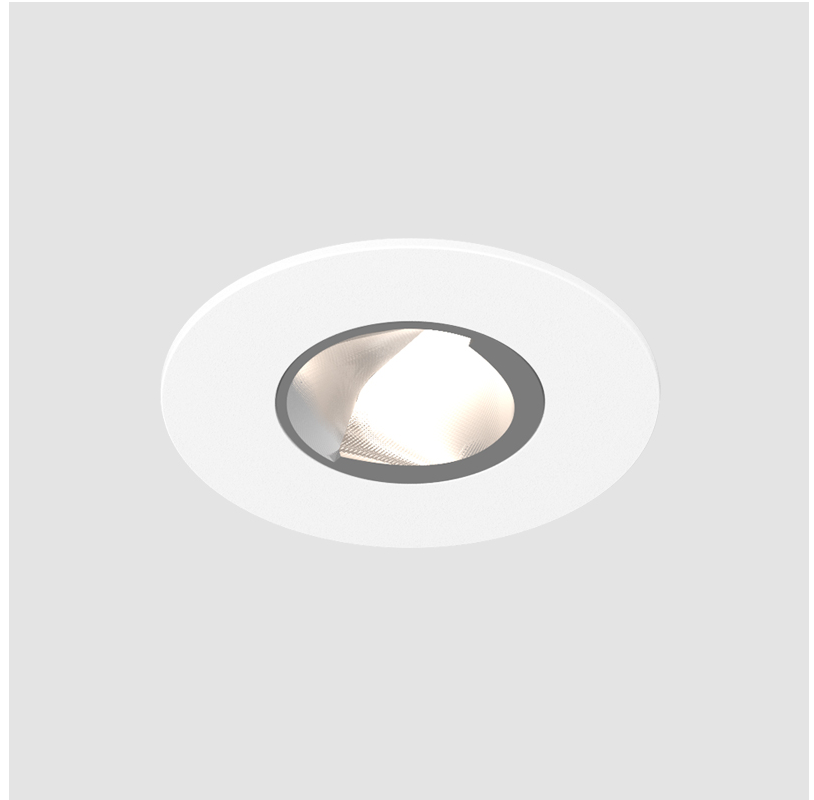

GENERAL

Series: Oiko Pro Round
Subseries: Oiko Pro Wallwash
Partner: Prolicht
Division: Architectural
Installation: Recessed
Product Type: Wallwash
Mounting Location: Ceiling
Light Distribution: Wallwash

PHYSICAL

Aperture Sizes - Downlights: 1"
Shape: Round
Diameter (mm): 75
Diameter (in): 2 15/16
Height (mm): 54
Height (in): 2 1/8
Ceiling Thickness (mm): 1 - 25
Ceiling Thickness (in): 1/16 - 1 3/16
Min. Recessing Depth (mm): 60
Min. Recessing Depth (in): 2 3/8
Fixture Finish: SSR / BKV / CWI / CRY / HAB / UFT / ITA / RUA / FTG / MYG / LOD / PUS / FRO / FUP / KIA / POP / BLS / SPG / MEY / GOH / CHC / COM / ABZ / JAG / OBR / MOS / ROR
Fixture Material: Aluminum Die Cast
Cut-out Measurements: 68mm / 2 11/16" Diameter

ELECTRICAL

Lamp Type: LED (Zhaga Standard)
Input Wattage (W): 15.1
Total Output Wattage (W): 13.6
Dimming: Non-Dimming / 0-10V Dimming / Phase Dimming / DALI Dimming / MATTER Dimming
Driver Included: No
Driver Location: Recessed Housing
Driver Type: Constant Current - Universal
Driver Class: Class 2
Input Voltage (V): 120 - 277
Constant Current (MA): 350

LED

Color Temperature (°K): 2700 / 3000 / 3500 / 4000
Max. Delivered Lumen (lm): 1247 / 1325 / 1388 / 1400
Nominal Lumen (lm): 1566 / 1665 / 1743 / 1759
CRI: >90 CRI
Lamp Life (hrs): 50000

OPTICAL

Adjustability: Fixed

RATINGS AND CERTIFICATIONS

Certified By: Certified for North American Standards
IP rating: IP54