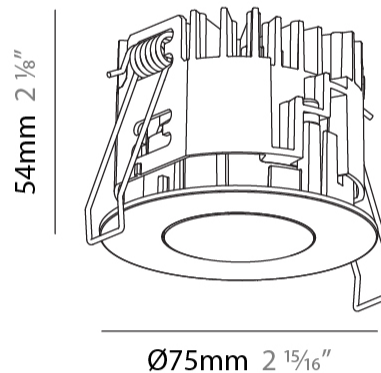

GENERAL

Series: Oiko Pro Round
Subseries: Oiko Pro Wallwash
Partner: Prolicht
Division: Architectural
Installation: Recessed
Product Type: Wallwash
Mounting Location: Ceiling
Light Distribution: Wallwash

PHYSICAL

Aperture Sizes - Downlights: 1"
Shape: Round
Diameter (mm): 75
Diameter (in): 2 ¹⁵/₁₆
Height (mm): 54
Height (in): 2 ¹/₈
Ceiling Thickness (mm): 1 - 25
Ceiling Thickness (in): 1/16 - 1 3/16
Min. Recessing Depth (mm): 60
Min. Recessing Depth (in): 2 ³/₈
Fixture Finish: SSR / BKV / CWI / CRY / HAB / UFT / ITA / RUA / FTG / MYG / LOD / PUS / FRO / FUP / KIA / POP / BLS / SPG / MEY / GOH / CHC / COM / ABZ / JAG / OBR / MOS / ROR
Fixture Material: Aluminum Die Cast
Cut-out Measurements: 68mm / 2 11/16" Diameter

ELECTRICAL

Lamp Type: LED (Zhaga Standard)
Input Wattage (W): 14
Total Output Wattage (W): 12.7
Dimming: Dali Dimming / Matter
Driver Included: No
Driver Location: Recessed Housing
Driver Type: Constant Current - Universal (120Vac only for DALI driver)
Driver Class: Class 2
Input Voltage (V): 120 - 277
Constant Current (MA): 700

LED

Color Temperature (°K): 2700-6500 Tunable White
Max. Delivered Lumen (lm): 1159
Nominal Lumen (lm): 1460
CRI: >90 CRI
Lamp Life (hrs): 50000
Special LEDs offerings: Tunable White

OPTICAL

Adjustability: Fixed

RATINGS AND CERTIFICATIONS

Certified By: Certified for North American Standards
IP rating: IP54