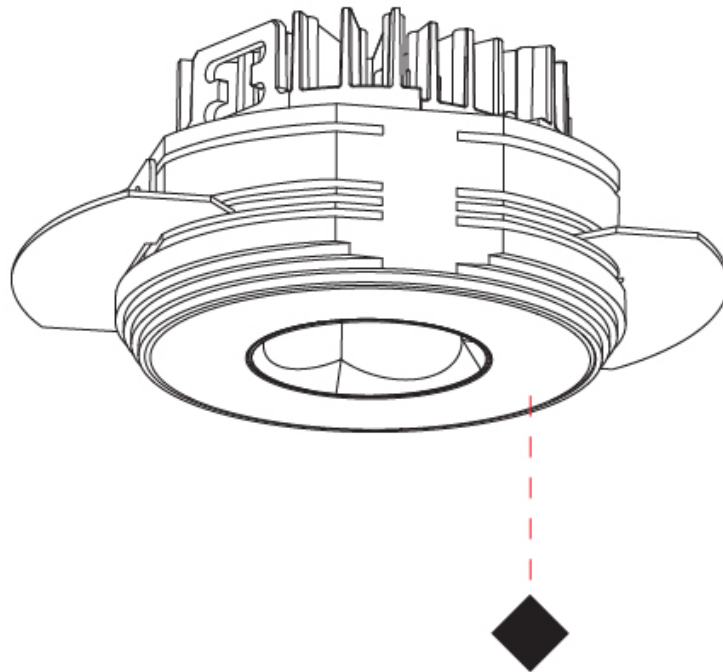

OIKO PRO ROUND FIXED TRIMLESS

A35879-

PROJECT _____

TYPE _____

SPECIFIER _____

QUANTITY _____

DATE _____